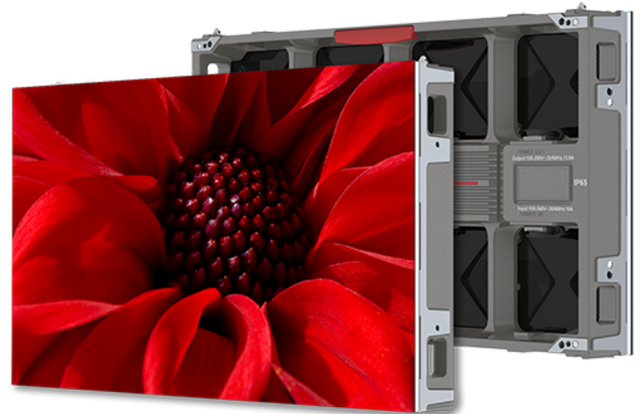

Planar Luminate Ultra W 1.6

Outdoor MicroLED Video Wall

Planar® Luminate™ Ultra W Series LUW 1.6 is an outdoor high-brightness MicroLED video wall display with a fine 1.6mm pixel pitch for up-close viewing even in direct sunlight. It has a convenient 16:9 aspect ratio, is IP65 rated for outdoor use and features front or rear service access, easily facilitating applications from transportation and retail signage to company picnics and poolside cinema. It is excellent for indoor spaces with high-ambient light as well.

SPECIFICATION	DETAIL
Model	LUW 1.6
Pixel Pitch (mm)	1.67
LED Drive Method	Constant current drive
Cabinet Size (W x H x D)	25.19" x 14.17" x 2.76" (640 x 360 x 70 mm)
Cabinet Diagonal	28.9" (734.06mm)
Cabinet Resolution	384x216
Pixel Density (/m2)	414,720
Modules/Cabinet (W x H)	4x1
Module Resolution	96x216
Module Size (W x H)	160 x 360 mm
Power Consumption, Maximum (watts)	210W/cabinet; 840W/m2
Line Voltage	100~240v AC, 50/60Hz
Cabinet Weight (per display)	≤ 17.64lbs
Brightness Max, Calibration On (cd/sq)	3000