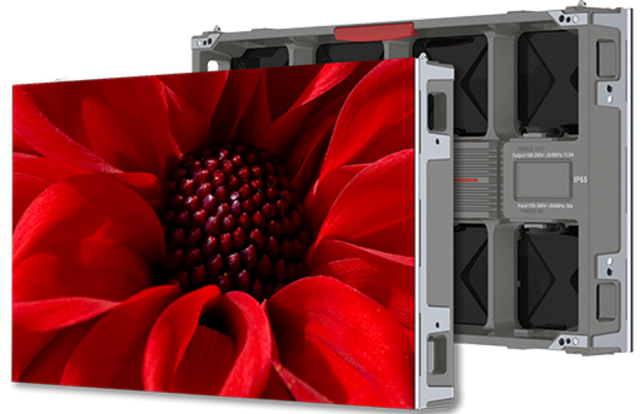

Planar Luminate Ultra W 1.3

Outdoor MicroLED Video Wall

Planar® Luminate™ Ultra W Series LUW 1.3 is an outdoor high-brightness MicroLED video wall display with a fine 1.3mm pixel pitch for up-close viewing even in direct sunlight. It has a convenient 16:9 aspect ratio, is IP65 rated for outdoor use and features front or rear service access, easily facilitating applications from transportation and retail signage to company picnics and poolside cinema. It is excellent for indoor spaces with high-ambient light as well.

SPECIFICATION	DETAIL
Model	LUW 1.3
Pixel Pitch (mm)	1.33
LED Drive Method	Constant current drive
Cabinet Sizes (W x H x D)	25.19" x 14.17" x 2.76" (640 x 360 x 70 mm)
Cabinet Diagonal	28.9" (734.06mm)
Cabinet Resolution	480x270
Pixel Density (/m2)	648,000
Modules/Cabinet (WxH)	4x1
Module Resolution	120x270
Module Size (W x H)	160 x 360 mm
Power Consumption, Maximum (watts)	210W/cabinet; 840W/m2
Line Voltage	100~240v AC, 50/60Hz
Cabinet Weight (per display)	≤ 17.64lbs
Brightness Max, Calibration On (cd/sq)	3000