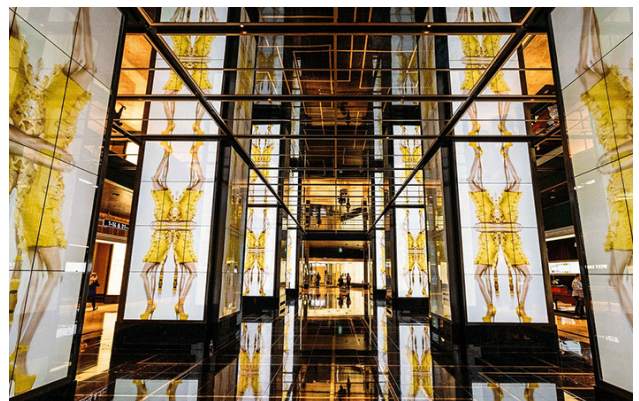

Planar VM Series

LCD Video Wall

- ▶ *55" Full HD LCD displays*
- ▶ *Tiled bezel widths of 0.88, 2.6 or 3.5mm*
- ▶ *500 & 700 nit brightness*
- ▶ *24x7 reliability*

Planar[®] VM Series LCD video wall displays deliver a feature-rich, ENERGY STAR[®] Certified solution for always-on and high ambient light applications. It offers multiple tiled bezel widths and brightness options in addition to high reliability, to meet the video wall digital signage demands of applications such as retail, hospitality, corporate lobbies, casinos and museums.

Always-On Reliability

Planar VM Series is designed for mission-critical environments where displays need to withstand extended or continuous operation and deliver exceptional performance day and night.

Orientation Versatility

The displays enable greater creativity in content development as they can be mounted in landscape orientation for common Full HD or 4K content resolutions, or in portrait orientation for a wider array of deployment environments and applications.

Off-the-Shelf Video Walls

Planar® VM Complete™ is a pre-packaged solution that combines everything necessary to more-quickly select and deploy an ENERGY STAR® Certified, 24x7 LCD video wall. It removes the challenge of separately collecting everything; simply pick the 4K 2x2, or 6K 3x3 array and tiled bezel width that works best in the application. Available in 0.88mm or 3.5mm tiled bezel widths.