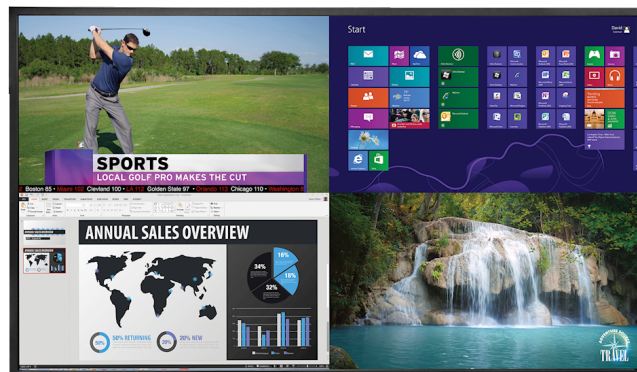

Planar EP5024K

4K LCD Display

The Planar® EP5024K display offers best-in-class 24x7 reliability with the stunning image quality of 4K resolution. The Ultra HD 50" display has multi-source viewing capability, supports 4K @ 60Hz through both HDMI and DisplayPort, is HDCP 2.2 compliant and can be oriented in landscape or portrait. It comes fully loaded with advanced features that matter most to digital signage and other commercial applications, such as an expansion slot supporting Intel's Open Pluggable Specification (OPS) and built-in speakers. The Planar EP5024K delivers superior performance and reliability for demanding public venue, corporate and control room operations.

SPECIFICATION	DETAIL
Product Name	EP5024K
Planar Part Number	997-9248-02
Display Resolution	Ultra HD (3840 x 2160)
Screen Size	50 in. (diagonal)
Aspect Ratio	16:9
Display Active Area	43.1" x 24.3" (1095.8mm x 616.41mm)
Viewing Angle (typ)	178°
Backlight	LED
Brightness (typ)	500 nits
Response Time (typ)	9.5 ms
Frame Rate	60Hz
Contrast Ratio (typ)	4000:1
Pixel Pitch	0.2854mm x 0.2854mm
Color Gamut	88% NTSC
Display Color	>1 billion colors. Full 10 bit data path
External Connections	DisplayPort 1.2 x 2, HDMI 2.0 x 2 (HDCP 2.2), HDMI 1.4 x 2, VGA x 1, OPS x 1, OPS USB 2.0 x 2, OPS USB 3.0 X 1
Modes	3840x2160 @ 24/25/30/50/60Hz; 1080p @ 24/25/30/50/60Hz; 1080i @ 50/60 Hz; 480p, 576p, 720p @ 50/60 Hz
Multi-Source Views	PiP, Dual, Quad
Display Control	IR, RS-232, LAN, HDMI-CEC, Keypad