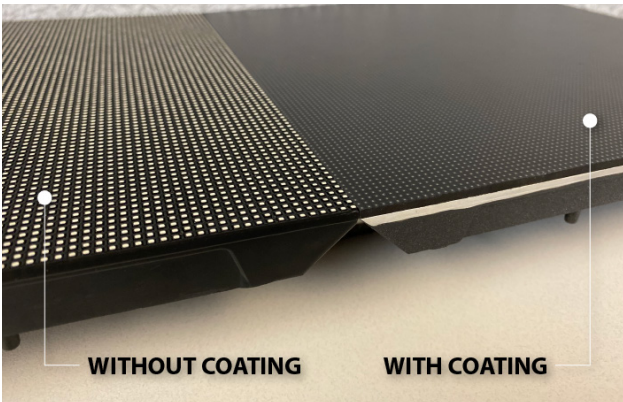

Planar® Luminate™ Ultra W Series MicroLED video wall displays are designed to bring high-detail imagery and video to outdoor environments with close viewing distances. Their 16:9 aspect ratio is ideal for Full HD and 4K cinema and sports media, while fine pixel pitch supports comfortable viewing from as close as 8 feet. High brightness ensures visibility even in direct sunlight, and waterproof Glue-On-Board (GOB) technology withstands harsh outdoor environments.

### High Bright, Fine Details

Planar Luminate Ultra W Series is suitable for every sunny-day application with its 3,000-nit brightness and fine pixel pitch. They are excellent for outdoor cinema, sports stadium concourse signage, quick-serve restaurant kiosks and more. They thrive in high ambient light indoor spaces as well.

## MicroLED Might

Planar Luminate Ultra W Series features advanced MicroLED technology that delivers more brightness, excellent color uniformity, better overall contrast and deeper blacks. MicroLEDs also use less power and produce less heat.

## Weatherproof

Planar Luminate Ultra W Series features an IP65 Ingress Protection Rating which means displays are dust tight and protected against even powerful water jets, making them an exciting and viable option in any weather.