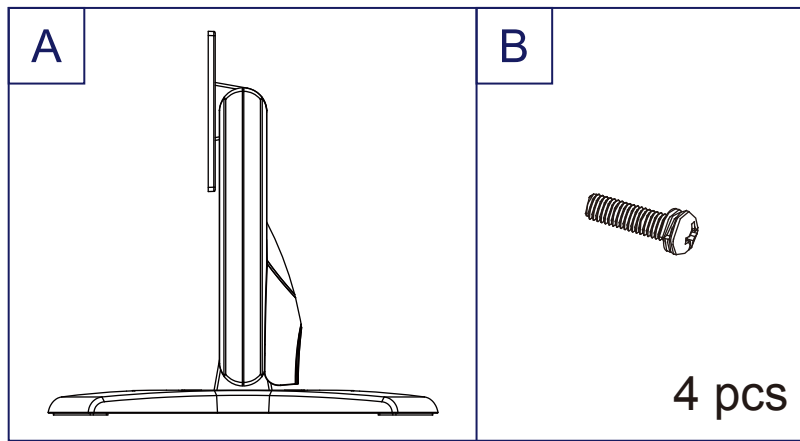

Installation Manual

78S1702B201A

Enclosed Parts

Installation Process

Physical Dimensions (mm)

Cable Management