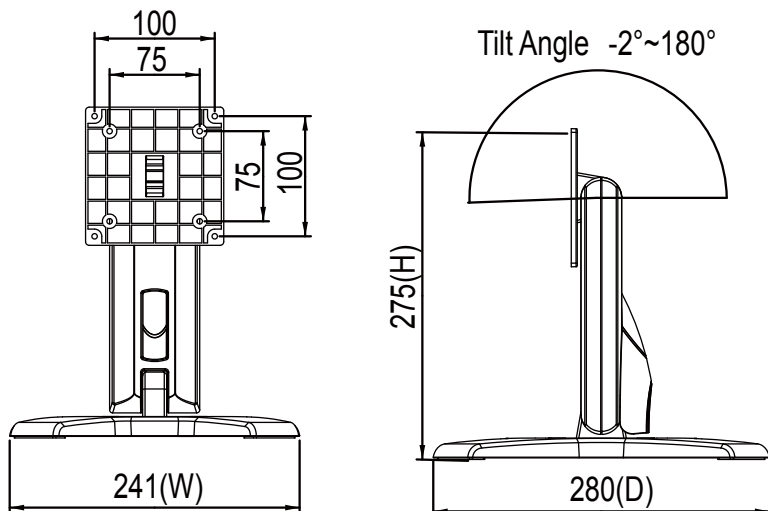

Installation Manual

78S1702B201A

Enclosed Parts

Installation Process

Physical Dimensions (mm)

Cable Management